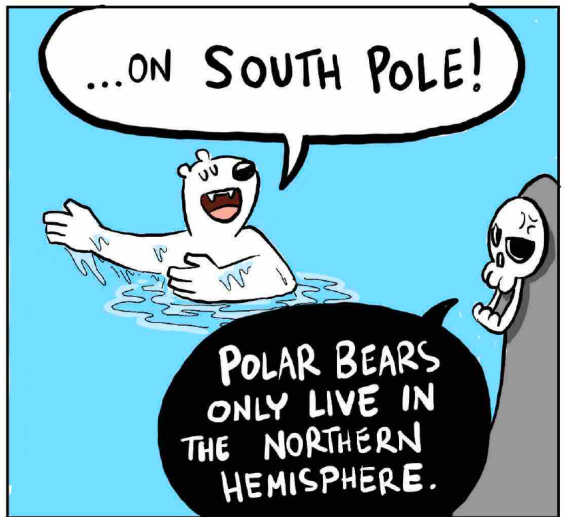

• FEDERICO

CACCIAPAGLIA •

BIPOLAR BEAR

ENDANGERED OR (ALMOST) EXTINCT SPECIES OF NORTH POLE

UPDATED 2023

- NARVAL
- BOWHEAD WHALE
- BELUGA WHALE
- POLAR BEAR
- CARIBOU
- WALRUS
- PRAIRED PIDGEON
- WOOD BISON
- ARTIC FOX
- MUSK OX